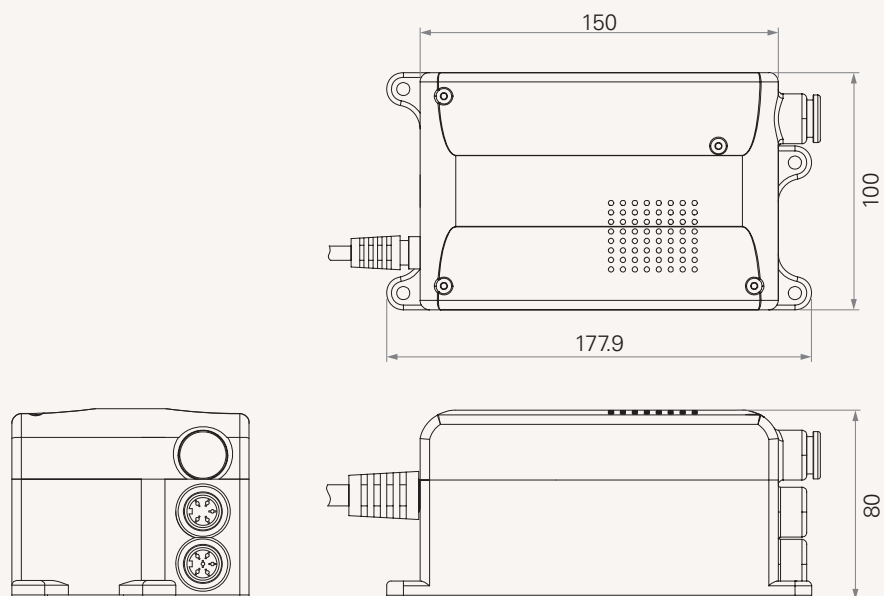

## Product Segments

- **Comfort Motion**

|                           |                                      |
|---------------------------|--------------------------------------|
| Voltage                   | 100V AC, 120V AC, or 230V AC         |
| Built-in transformer type | EI                                   |
| Maximum output            | 22V DC, 3.0A                         |
| Plug support              | EU, USA, AUS, UK, JPN, or customized |
| Color                     | black                                |
| Certificate               | UL, RCM, LVD, EMC, and RoHS          |
| Compatible with TVL2 only |                                      |

## Drawing

Standard Dimension