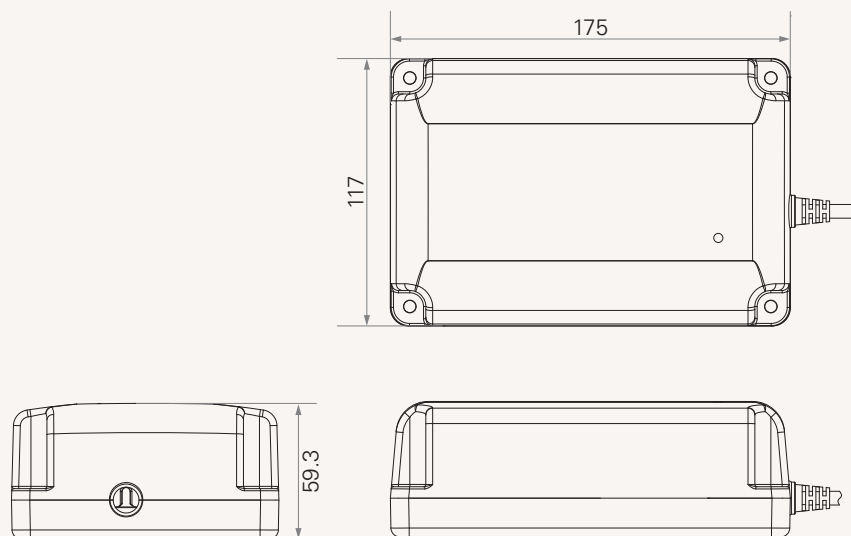

## Product Segments

- **Care Motion**

Capacity	1.2Ah
Input voltage	29~45V DC
Output voltage	24V DC, 1.2A
Color	black or grey
Protection class	IP54 or IP66
LED indication (for charge/discharge status)	

---

## Drawing

Standard Dimension

---

1 = Straight, 1000mm

2 = Straight, 2000mm

A = Customized