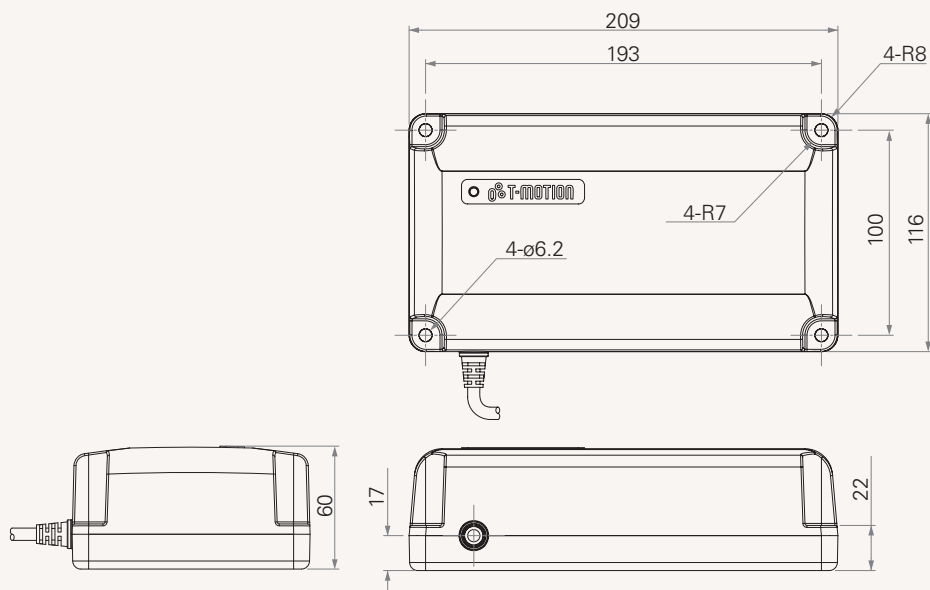

TBB

series

Product Segments

- **Care Motion**

Capacity	2.0Ah
Input voltage	29~45V DC
Output voltage	24V DC, 2.0A
Color	black or grey
Protection class	IP54 or IP66
LED indication (for charge/discharge status)	

Drawing

Standard Dimension

Terms of Use

The user is responsible for determining the suitability of TiMOTION products for a specific application.

Due to continuous development in order to improve our products, TiMOTION products are subject to frequent modifications and changes without prior notice.

Color

1 = Black

2 = Grey (Pantone 428C)

Cable Length

1 = Straight, 1000mm

2 = Straight, 2000mm

A = Customized