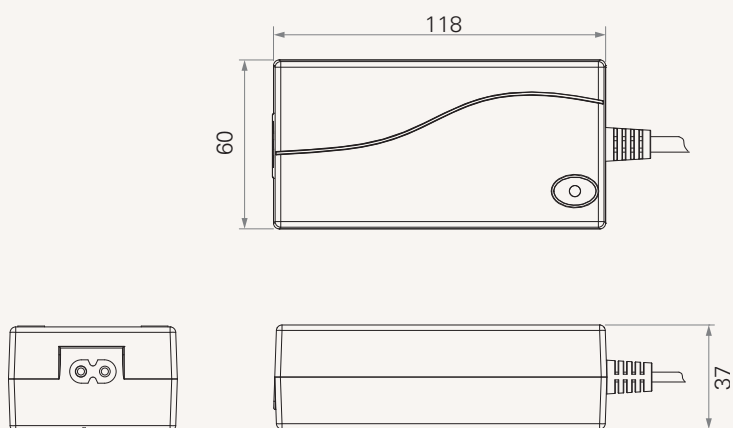

Color

Certificate

SMPS

100~240V AC

29V DC, 2.0A

EU, USA, AUS, UK, JPN, or customized

black or grey

C-Tick, MEPS, ACMA, RoHS, EMC,

and IEC 61558-2-16

Drawing

Standard Dimension

Terms of Use

The user is responsible for determining the suitability of TiMOTION products for a specific application.

Due to continuous development in order to improve our products, TiMOTION products are subject to frequent modifications and changes without prior notice.

Plug

1 = EU 3 = AUS 5 = JPN
2 = USA 4 = UK A = Others
Note : Using 2A, 29V transformer

Color

1 = Black 2 = Grey (Pantone 428C)

Cable Length

1 = AC cable: straight, 1500mm; DC cable: straight, 1000mm; DIN plug A = Customized
3 = AC cable: straight, 1500mm; DC cable: straight, 1000mm; 01 plug