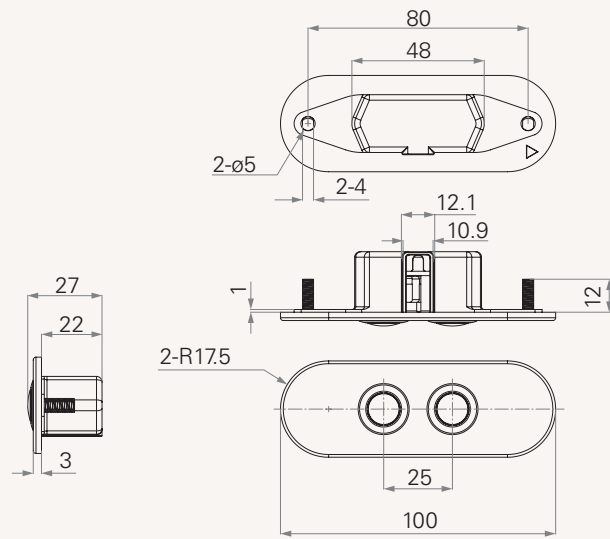

## Product Segments

- **Comfort Motion**
- **Ergo Motion**

---

Maximum available buttons 2

Black buttons and cable; metal surface with brushed nickel coating

Mounted into the recliner directly

## Drawing

Standard Dimension

# TH15 Ordering Key

TH15

Version: 20130726-D

	<b>Plug</b>	1 = DIN 5pin, for TDC 2 = DIN 8pin, for TC2/TC3/TC7 4 = DIN 8pin, 180°, for extension cable	5 = RJ 10pin, 180°, for TC6/TC9/extension cable 6 = RJ 10pin, 180°, for TC11/TC15/TC16, flat A = Customized	
	<b>Color</b>	1 = Black buttons and cable, metal surface with brushed nickel		
	<b>Cable Length</b>	1 = Straight, 1000mm	2 = Straight, 1500mm	A = Customized