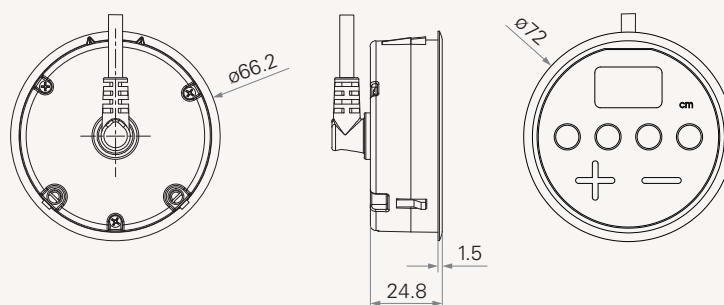

## Product Segments

- **Ergo Motion**

Maximum available buttons	6
Color	black, grey, or customized
With touch panel	
With 3 digits panel that shows the height of the desk	
Have memory function	
Especially designed for adjustable height desk application	

## Drawing

Standard Dimension

## TDH2

Version: 20130729-B

	<b>Plug</b>	1 = RJ 10pin, 180°, for TC6/TC9/extension cable (Round) 6 = RJ 10pin, 180°, for TC11/TC15/TC16 (Flat)	A = Customized
	<b>Color</b>	1 = Black 3 = Grey (Pantone grey 7C)	A = Customized
	<b>Membrane Color</b>	1 = Black	A = Customized
	<b>Membrane Type</b>	1~4 = See appendix* Note: please contact TiMOTION before making an order	A = Customized
	<b>Cable Length</b>	1 = Straight, 500mm 2 = Straight, 1000mm 3 = Straight, 1500mm 4 = Straight, 2000mm	A = Customized