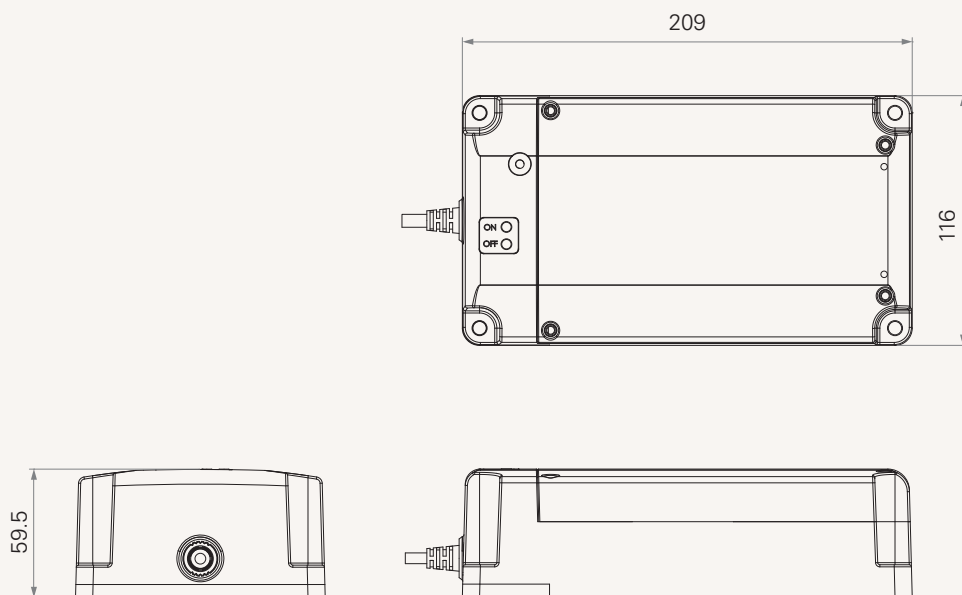

TBB4

series

Product Segments

- **Care Motion**

Capacity	1.2* or 2.0Ah
Input voltage	29~45V DC
Output voltage	24V DC, 1.2A/24V DC, 2.0A
Color	black or grey
LED indication (for charge/discharge status)	
With on/off function, it's able to keep or stop discharging	
Note : 1.2Ah is under development; not ready yet.	

Drawing

Standard Dimension

Terms of Use

The user is responsible for determining the suitability of TiMOTION products for a specific application.

Due to continuous development in order to improve our products, TiMOTION products are subject to frequent modifications and changes without prior notice.

Battery

1 = 1.2Ah

2 = 2.0Ah

Color

1 = Black

2 = Grey (Pantone 428C)

Cable Length

1 = Straight, 1000mm

2 = Straight, 2000mm

A = Customized